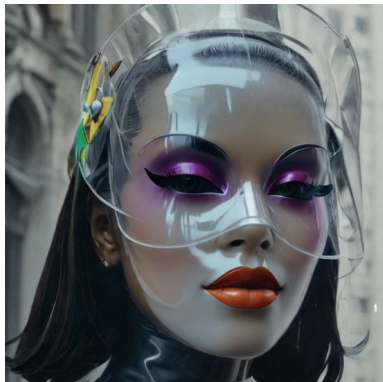

Florilège² IASB

Fleur
Architecture
Rococo
Portrait
Étrange

Sylvain Beaujouan
info@sylvain-beaujouan.com

Fleur

Architecture

Architecture

Architecture

1000

[Red blank sign]

Rococo

Portrait

Portrait

Portrait

Portrait

Датум: 2017

Étrange