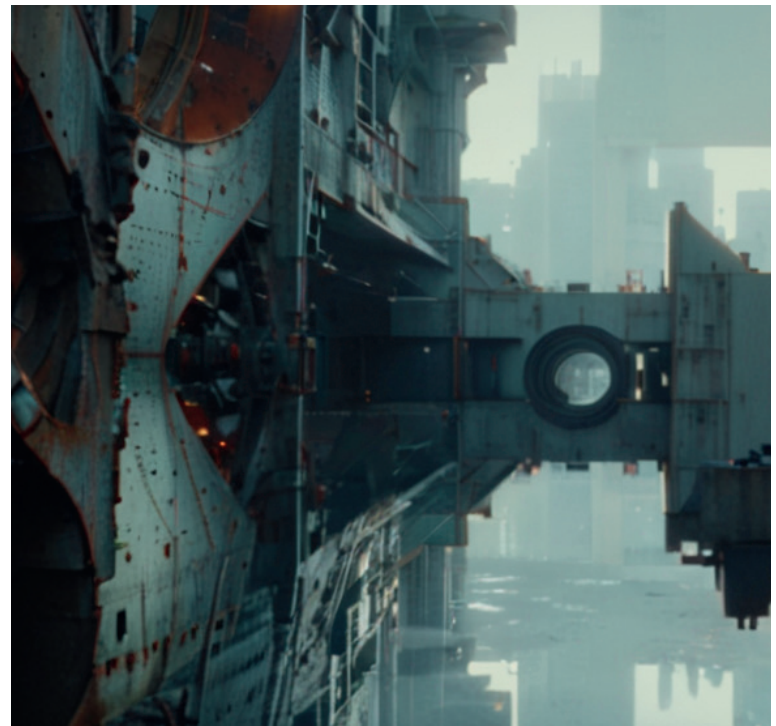

Florilège² IASB

Fleur
Architecture
Rococo
Portrait
Étrange

Sylvain Beaujouan
info@sylvain-beaujouan.com

Fleur

Architecture

Architecture

Architecture

1000

[Red blank sign]

Rococo

Portrait

Portrait

Portrait

Portrait

Датум: 2017

Étrange