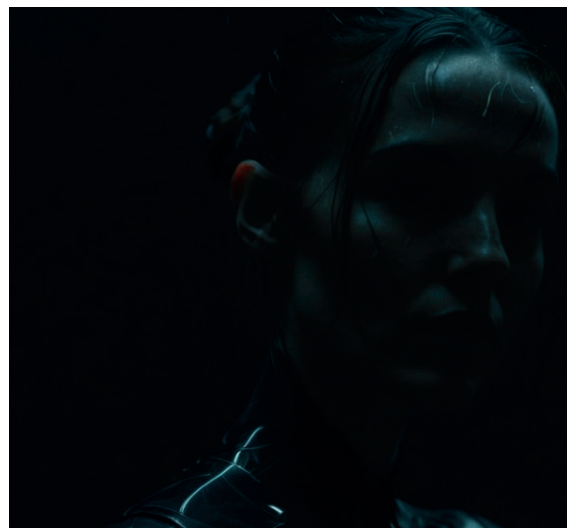

Florilège² IASB

Fleur
Architecture
Rococo
Portrait
Étrange

Sylvain Beaujouan
info@sylvain-beaujouan.com

Fleur

Architecture

Architecture

Architecture

1000

[Red blank sign]

Rococo

Portrait

Portrait

Portrait

Portrait

Датум: 2017

Étrange