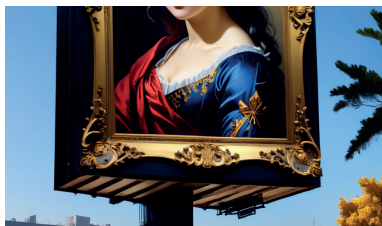

Florilège² IASB

Fleur
Architecture
Rococo
Portrait
Étrange

Sylvain Beaujouan
info@sylvain-beaujouan.com

Fleur

Architecture

Architecture

Architecture

1000

[Red blank sign]

Rococo

Portrait

Portrait

Portrait

Portrait

Датум: 2017

Étrange