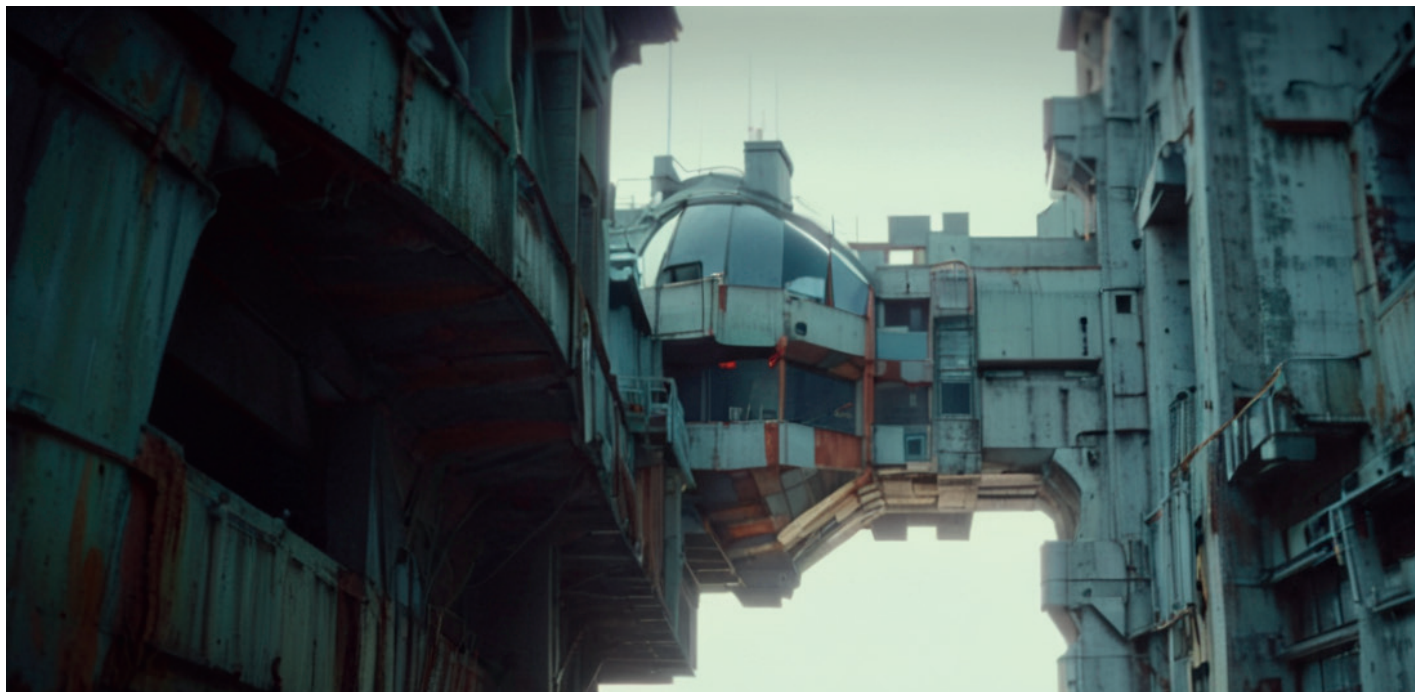

Florilège² IASB

Fleur
Architecture
Rococo
Portrait
Étrange

Sylvain Beaujouan
info@sylvain-beaujouan.com

Fleur

Architecture

Architecture

Architecture

1000

[Red blank sign]

Rococo

Portrait

Portrait

Portrait

Portrait

Датум: 2017

Étrange