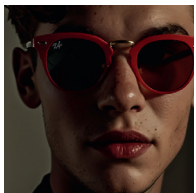

Florilège² IASB

Fleur
Architecture
Rococo
Portrait
Étrange

Sylvain Beaujouan
info@sylvain-beaujouan.com

Fleur

Architecture

Architecture

Architecture

1000

[Red blank sign]

Rococo

Portrait

Portrait

Portrait

Portrait

Датум: 2017

Étrange