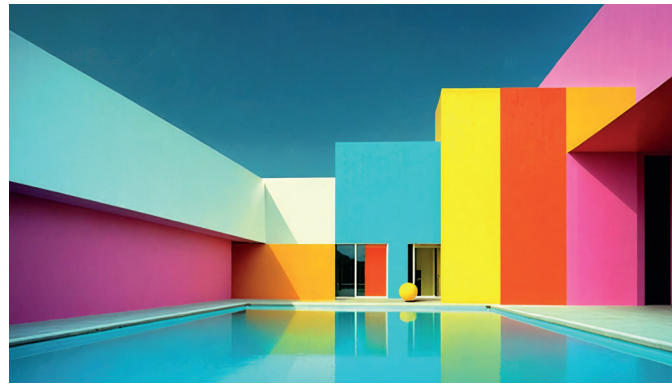

Florilège² IASB

Fleur
Architecture
Rococo
Portrait
Étrange

Sylvain Beaujouan
info@sylvain-beaujouan.com

Fleur

Architecture

Architecture

Architecture

1000

[Red blank sign]

Rococo

Portrait

Portrait

Portrait

Portrait

Датум: 2017

Étrange