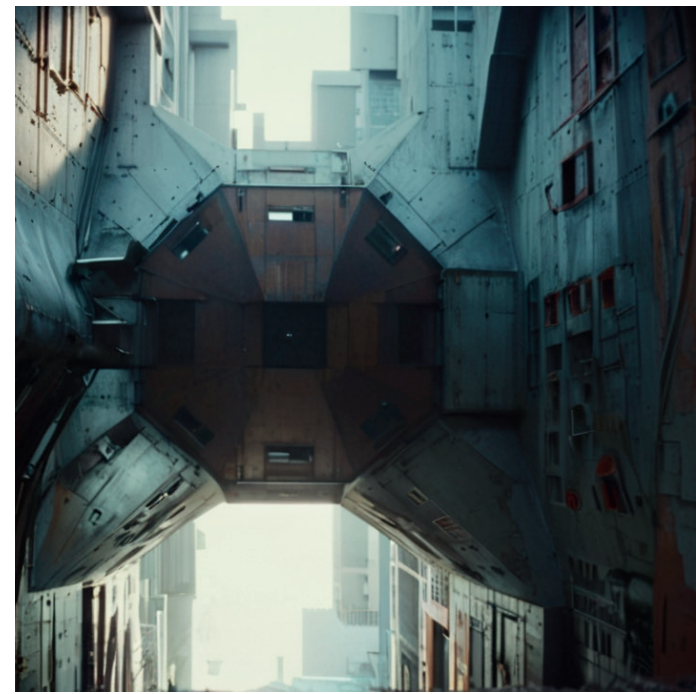

Florilège² IASB

Fleur
Architecture
Rococo
Portrait
Étrange

Sylvain Beaujouan
info@sylvain-beaujouan.com

Fleur

Architecture

Architecture

Architecture

1000

[Red blank sign]

Rococo

Portrait

Portrait

Portrait

Portrait

Датум: 2017

Étrange