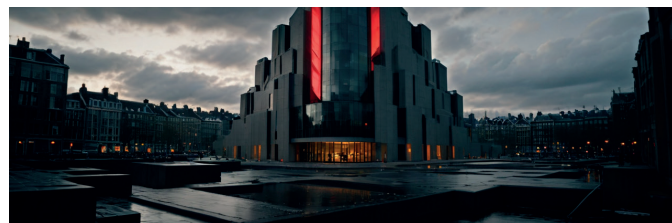

Florilège² IASB

Fleur
Architecture
Rococo
Portrait
Étrange

Sylvain Beaujouan
info@sylvain-beaujouan.com

Fleur

Architecture

Architecture

Architecture

1000

[Red blank sign]

Rococo

Portrait

Portrait

Portrait

Portrait

Датум: 2017

Étrange