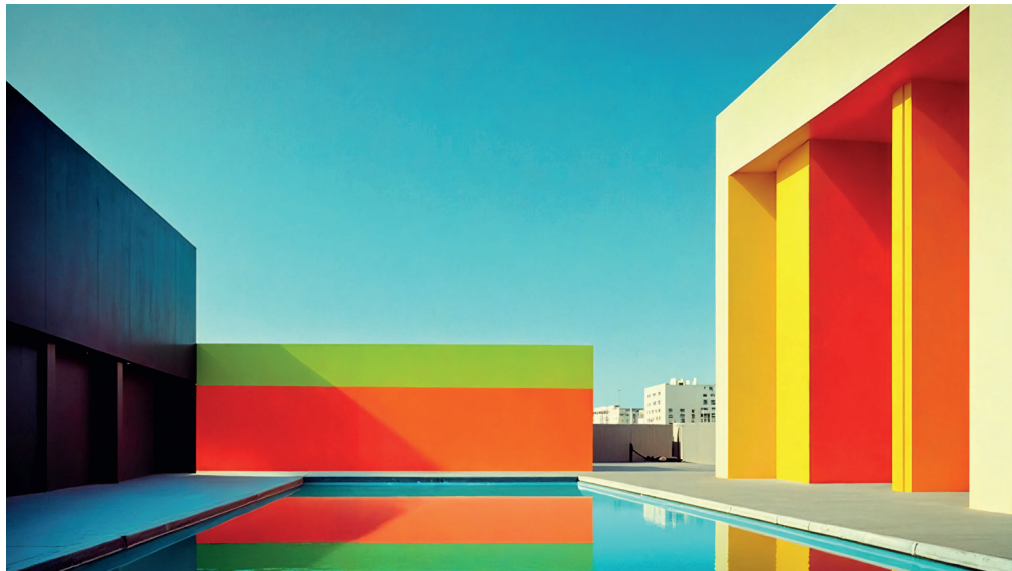

Florilège² IASB

Fleur
Architecture
Rococo
Portrait
Étrange

Sylvain Beaujouan
info@sylvain-beaujouan.com

Fleur

Architecture

Architecture

Architecture

1000

[Red blank sign]

Rococo

Portrait

Portrait

Portrait

Portrait

Датум: 2017

Étrange